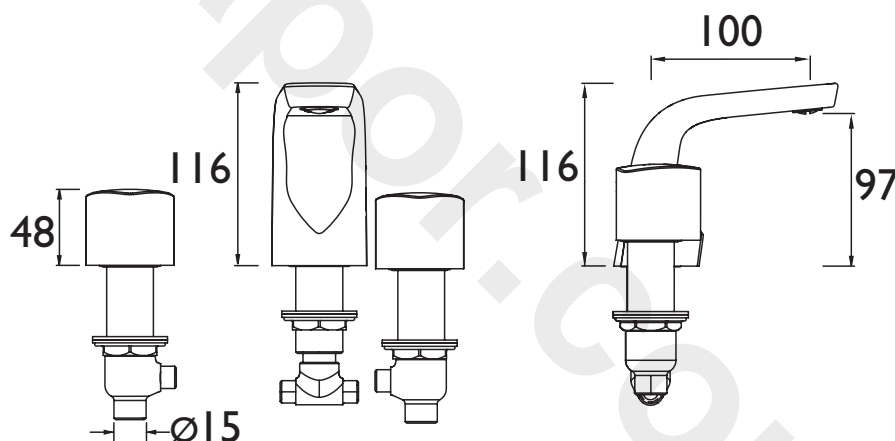

### Features:

- Brass construction
- 1/2" Valve
- Clicker waste

### Specification

Style:	Contemporary
Product Type:	Bathroom Taps
Finish/Colour:	Chrome
Main Construction Material:	Brass
Mount Type:	Deck Mounted
Handle Type:	Round
Connection Inlet:	15mm Compression Threaded Tail
Number of Tap Holes Required:	3
Valve/Cartridge Type:	1/2" CD Valve 1/4 Turn
Plumbing System Suitability	All
Working Pressure Range:	Min. 0.3, Max. 5.0
Maximum Hot Water Temperature: °c	60
Maximum Dynamic Pressure: (bar)	5
Maximum Static Pressure: (bar)	10
Flow Type:	Single
Flow Rate: (l/min @ 3 bar)	25.9
Connection Outlet:	M24 Antisplash
Isolation Included:	No

### Dimensions (measurements in mm)